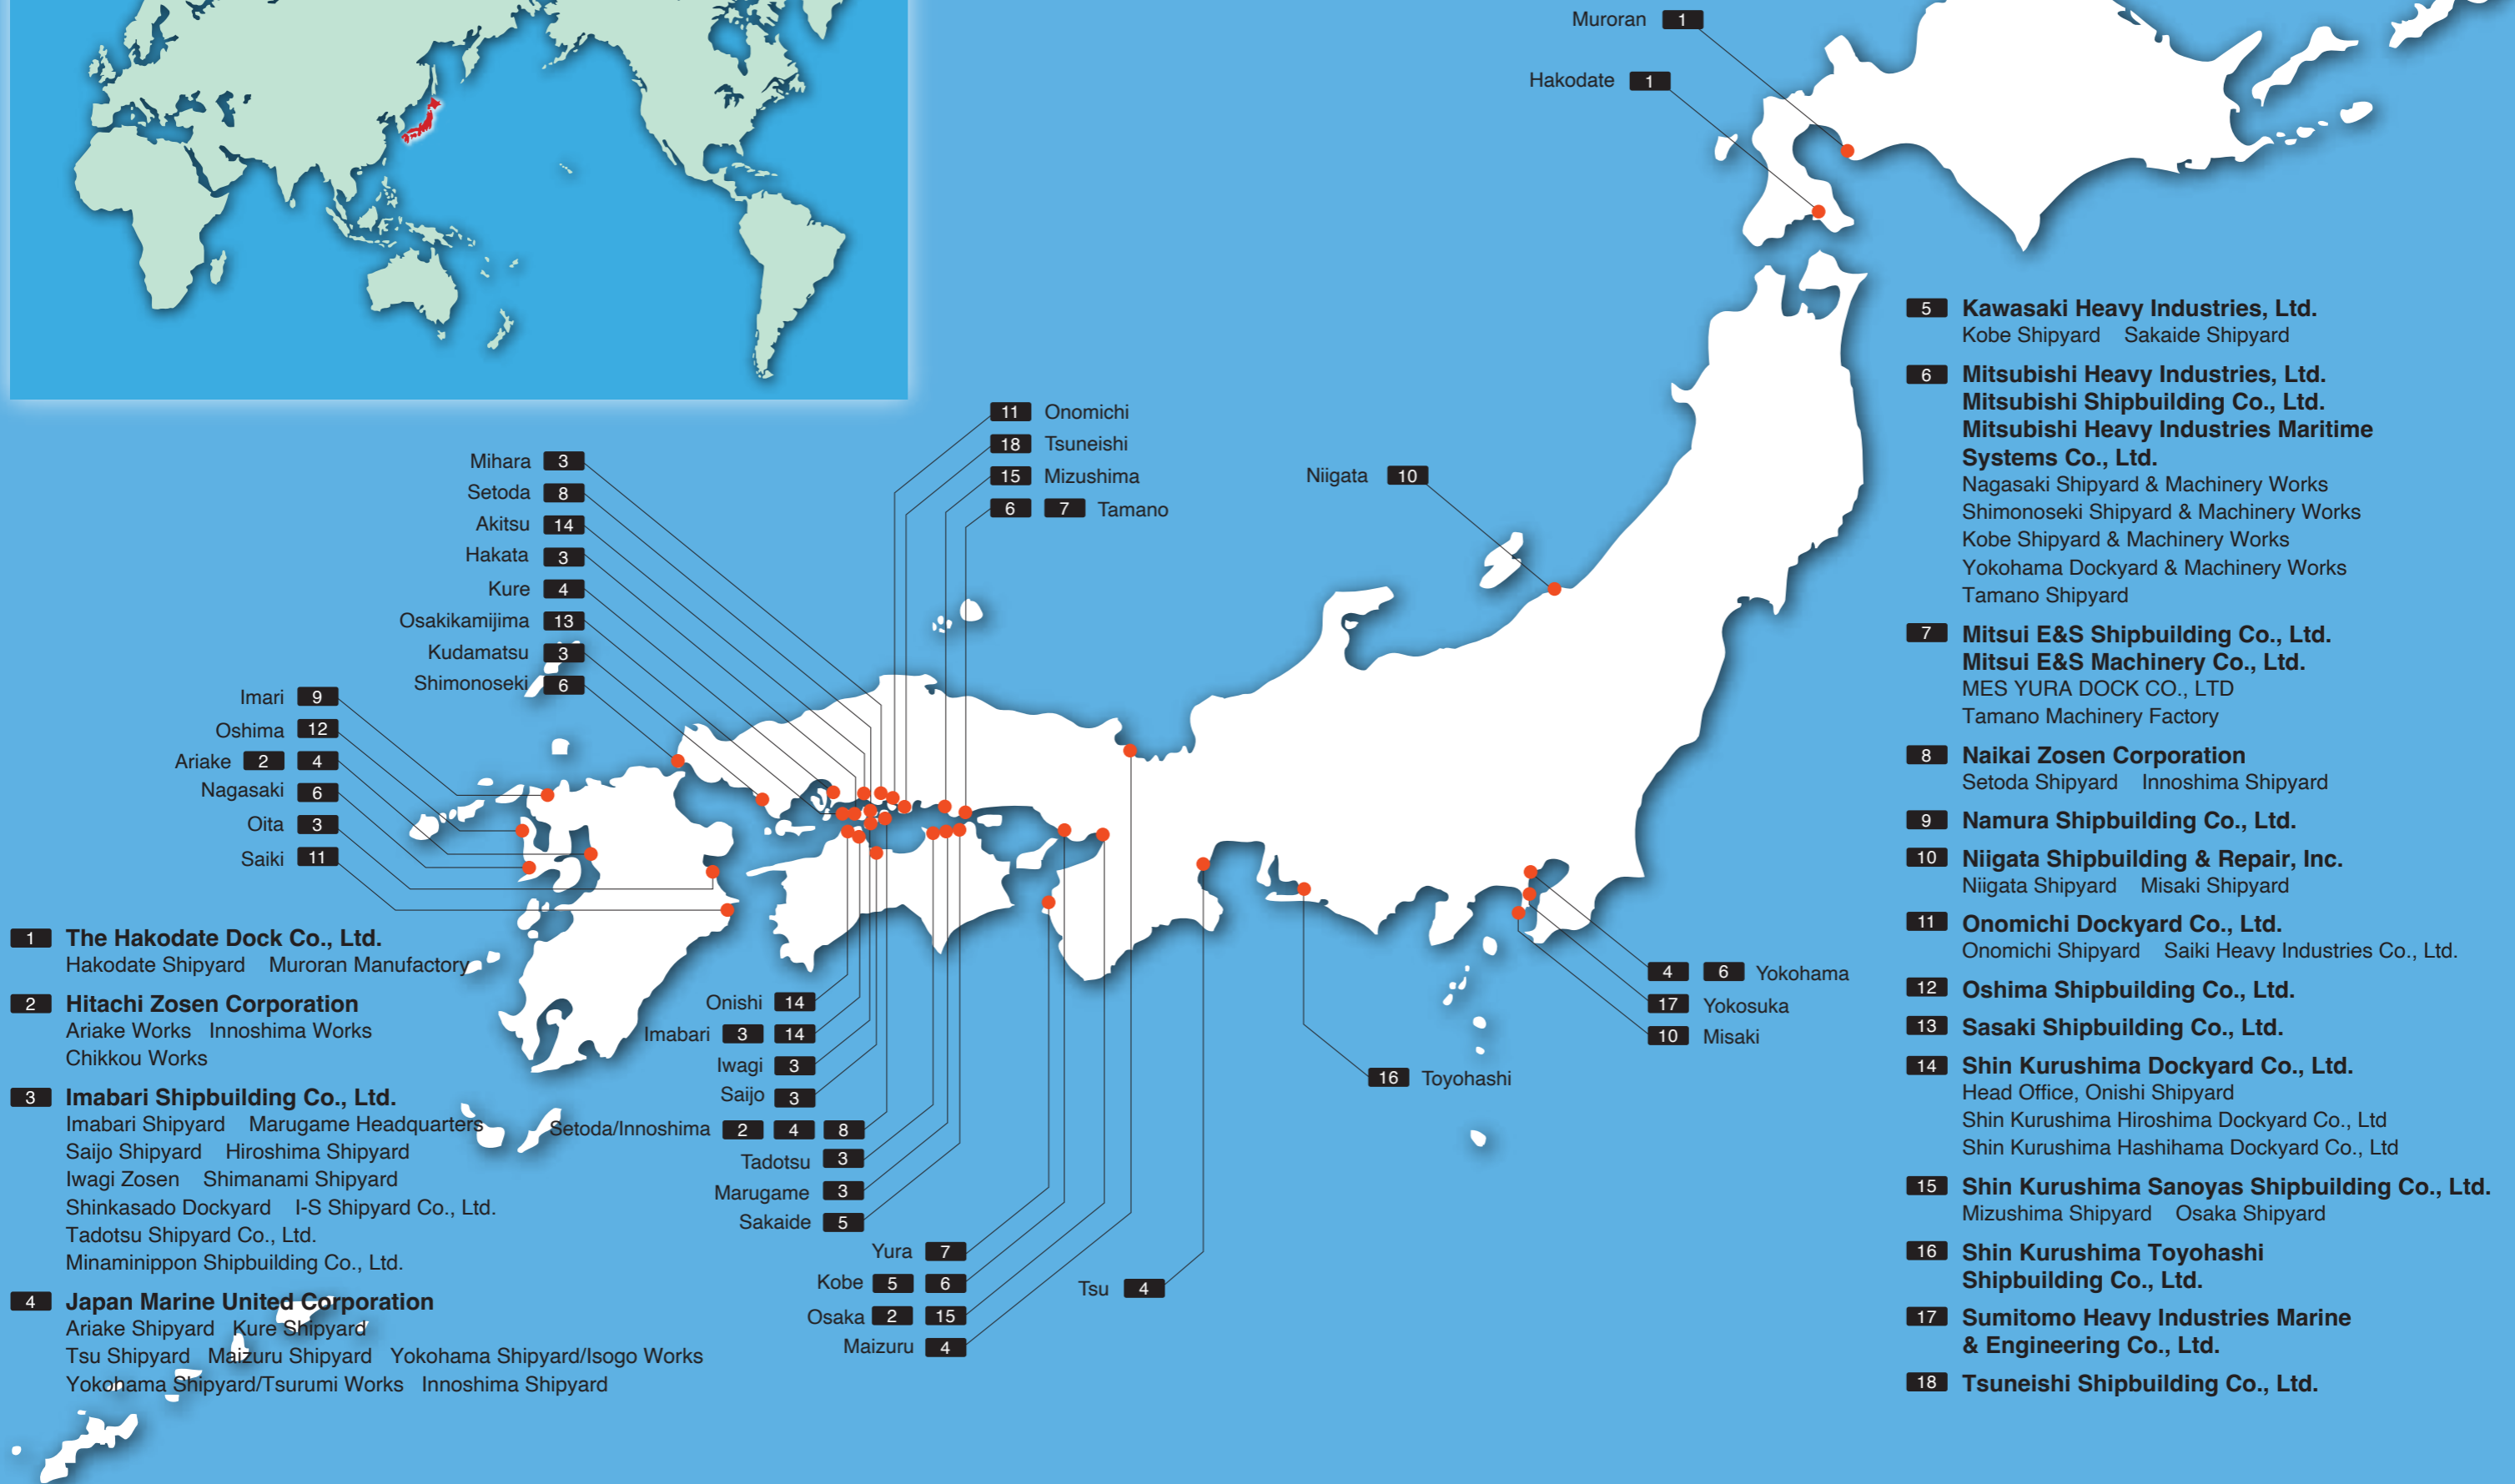

# LOCATION OF SHIPYARDS AND WORKS

**1 The Hakodate Dock Co., Ltd.**  
Hakodate Shipyard Muroran Manufactory

**2 Hitachi Zosen Corporation**  
Ariake Works Innoshima Works  
Chikkou Works

**3 Imabari Shipbuilding Co., Ltd.**  
Imabari Shipyard Marugame Headquarters  
Saijo Shipyard Hiroshima Shipyard  
Iwagi Zosen Shimanami Shipyard  
Shinkasado Dockyard I-S Shipyard Co., Ltd.  
Tadotsu Shipyard Co., Ltd.  
Minaminippon Shipbuilding Co., Ltd.

**4 Japan Marine United Corporation**  
Ariake Shipyard Kure Shipyard  
Tsu Shipyard Maizuru Shipyard Yokohama Shipyard/Isogo Works  
Yokohama Shipyard/Tsurumi Works Innoshima Shipyard

Onishi 14  
Imabari 3 14  
Iwagi 3  
Saijo 3  
Setoda/Innoshima 2 4 8  
Tadotsu 3  
Marugame 3  
Sakaide 5

Yura 7  
Kobe 5 6  
Osaka 2 15  
Maizuru 4  
Tsu 4

11 Onomichi  
18 Tsuneishi  
15 Mizushima  
6 7 Tamano

Niigata 10

Muroran 1  
Hakodate 1

4 6 Yokohama  
17 Yokosuka  
10 Misaki

**5 Kawasaki Heavy Industries, Ltd.**  
Kobe Shipyard Sakaide Shipyard

**6 Mitsubishi Heavy Industries, Ltd.**  
**Mitsubishi Shipbuilding Co., Ltd.**  
**Mitsubishi Heavy Industries Maritime Systems Co., Ltd.**  
Nagasaki Shipyard & Machinery Works  
Shimonoseki Shipyard & Machinery Works  
Kobe Shipyard & Machinery Works  
Yokohama Dockyard & Machinery Works  
Tamano Shipyard