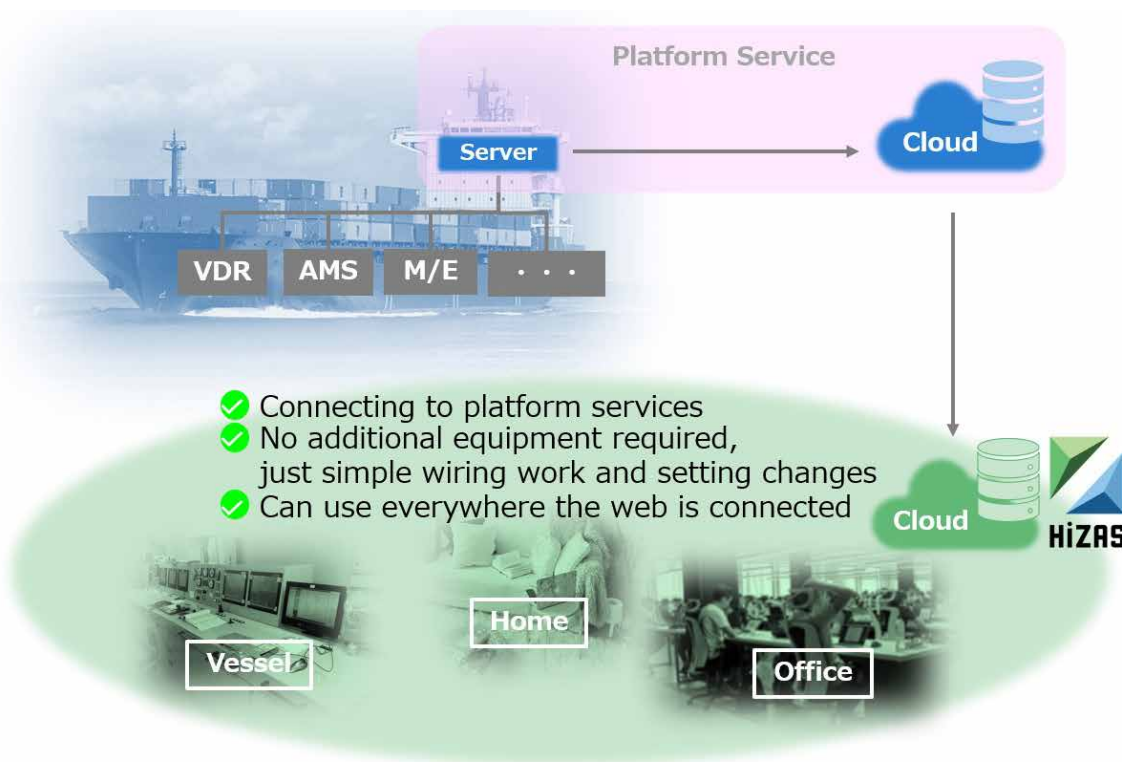

HiZAS VDA Service 88

Contents

By Builder

By Ship Type

- ✔ Automatic M/E performance analysis
- ✔ Supports multiple M/E running modes
- ✔ Evaluation of advanced analysis values (TC efficiency, etc.)

Various companies are providing platform services that automatically transmit measured data from ship to shore, and these services are increasingly being applied to new vessels. By connecting to each platform services of these companies, HiZAS is provided as web applications with various functions at minimal cost and without installing additional equipment on vessel.

For vessels that are not applied with platform service, HiZAS is available by manual data upload.

- **Service**
Cloud base web application
- **Contract**
Annual contract (subscription)
- **Main functions**
 - Main engine performance analysis
 - Alarm notification
 - Vessel operation performance visualization and evaluation
 - Parts measurement data management
 - Data export