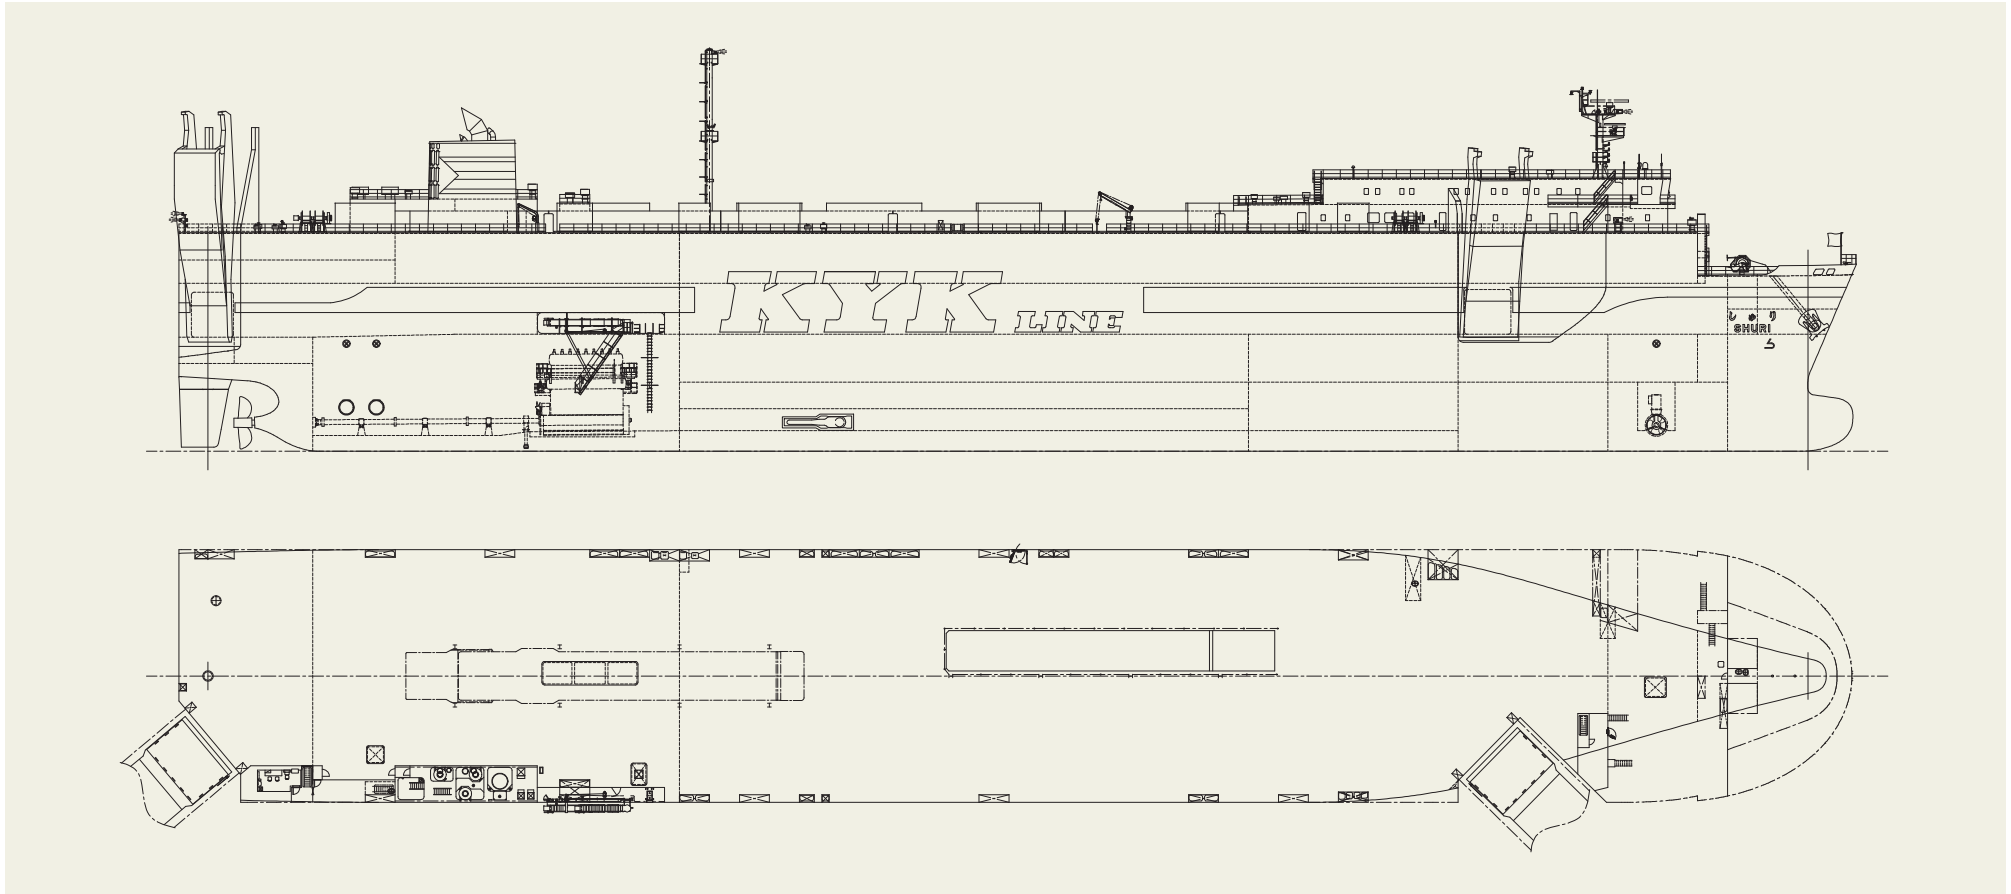

SHURI 15,800 GT TYPE Ro/Ro Cargo Ship 69

[Contents](#)

[By Builder](#)

[By Ship Type](#)

SHURI 15,800 GT TYPE Ro/Ro Cargo Ship 69

[Contents](#)

[By Builder](#)

[By Ship Type](#)

PRINCIPAL PARTICULARS

Breadth (mld.).....	27 m	MCR (kw x rpm)	14,940 x 127
Depth (mld.).....	23.27 m	Speed (service).....	21.1 knots
Gross tonnage.....	15,816	Classification	NK
Deadweight.....	7,073	Builder.....	I-S Shipyard Co., Ltd.