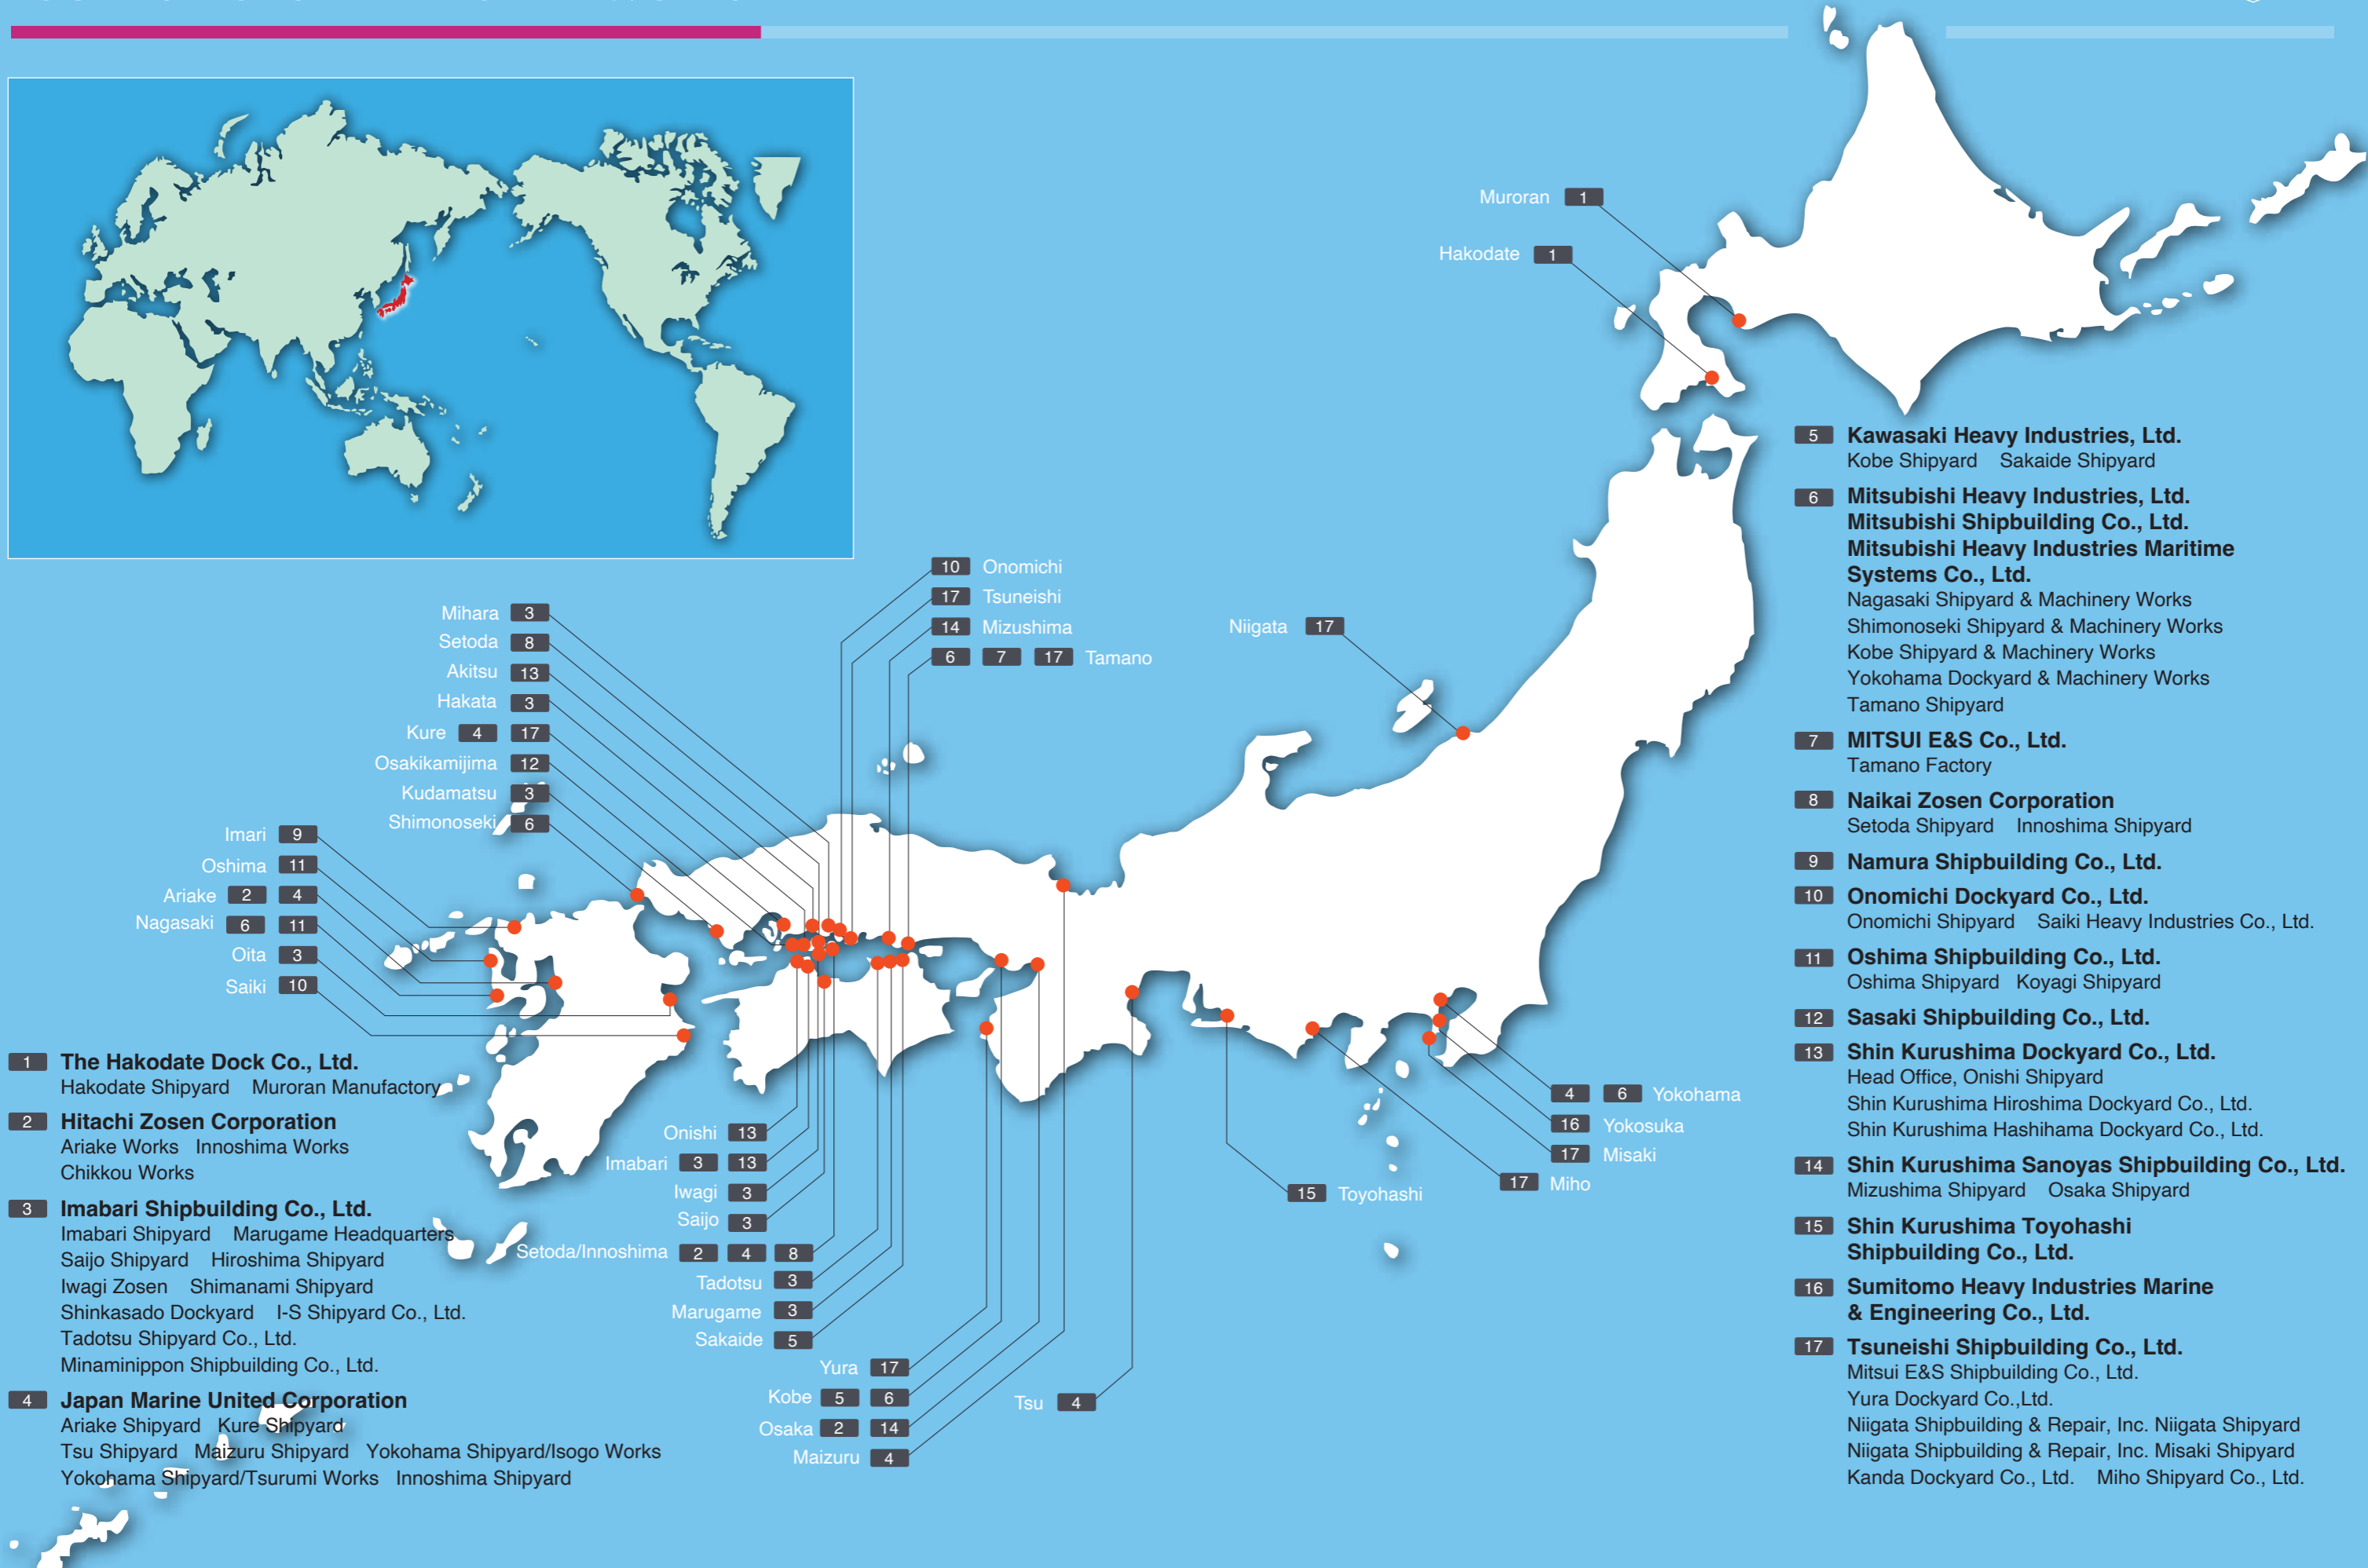

LOCATION OF SHIPYARDS AND WORKS

1 The Hakodate Dock Co., Ltd.
Hakodate Shipyard Murooran Manufactory

2 Hitachi Zosen Corporation
Ariake Works Innoshima Works
Chikkou Works

3 Imabari Shipbuilding Co., Ltd.
Imabari Shipyard Marugame Headquarters
Saijo Shipyard Hiroshima Shipyard
Iwagi Zosen Shimanami Shipyard
Shinkasado Dockyard I-S Shipyard Co., Ltd.
Tadotsu Shipyard Co., Ltd.
Minaminippon Shipbuilding Co., Ltd.

4 Japan Marine United Corporation
Ariake Shipyard Kure Shipyard
Tsu Shipyard Maizuru Shipyard Yokohama Shipyard/Isogo Works
Yokohama Shipyard/Tsurumi Works Innoshima Shipyard

Onishi 13
Imabari 3 13
Iwagi 3
Saijo 3
Setoda/Innoshima 2 4 8
Tadotsu 3
Marugame 3
Sakaide 5

Yura 17
Kobe 5 6
Osaka 2 14
Maizuru 4
Tsu 4

Mihara 3
Setoda 8
Akitsu 13
Hakata 3
Kure 4 17
Osakikamijima 12
Kudamatsu 3
Shimonoseki 6

Imari 9
Oshima 11
Ariake 2 4
Nagasaki 6 11
Oita 3
Saiki 10

10 Onomichi
17 Tsuneishi
14 Mizushima
6 7 17 Tamano

Niigata 17

Murooran 1
Hakodate 1

4 6 Yokohama
16 Yokosuka
17 Misaki
17 Miho

15 Toyohashi

5 Kawasaki Heavy Industries, Ltd.
Kobe Shipyard Sakaide Shipyard

6 Mitsubishi Heavy Industries, Ltd.
Mitsubishi Shipbuilding Co., Ltd.
Mitsubishi Heavy Industries Maritime Systems Co., Ltd.
Nagasaki Shipyard & Machinery Works
Shimonoseki Shipyard & Machinery Works
Kobe Shipyard & Machinery Works
Yokohama Dockyard & Machinery Works
Tamano Shipyard